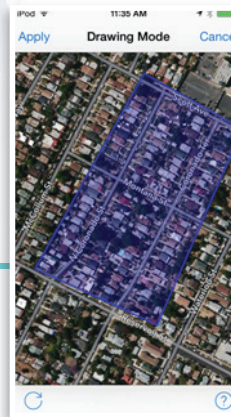

“There’s an APP for That”

CREATE A NEIGHBORHOOD FARM REPORT

with a Touch of the Screen and Automatically Know the Turnover Rate.

ALL YOU NEED IS USA’S TITLE TRACKER

We are excited to share with you the Neighborhood Farm feature. Simply create your area and then export your report spreadsheet or mailing labels.

HOW TO ACCESS THIS FEATURE

Make sure you have the most recent version of USA Title Tracker available in the App Store/Google Play

- Select the "More..." button on the home screen
- Select "Neighborhood Farm"

Sneak Peek

HOW TO ACCESS

Select the "More..." button on the home screen

EASY TO FARM

Simply tap your points and create a shape.

FILTER CRITERIA

Many options to refine your search.

TURNOVER RATE