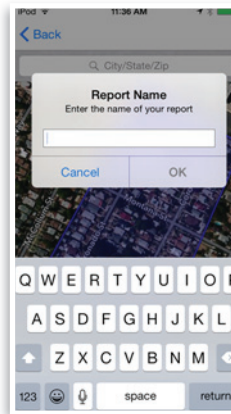

SAVE

Save your reports to refer back to.