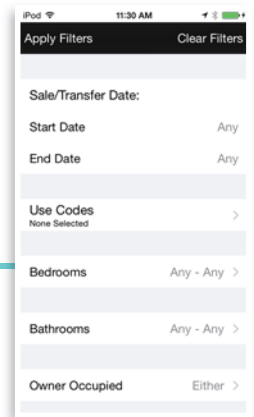

Sneak Peek

HOW TO ACCESS

Select the "More..." button on the home screen

EASY TO FARM

Simply tap your points and create a shape.

FILTER CRITERIA

Many options to refine your search.

TURNOVER RATE