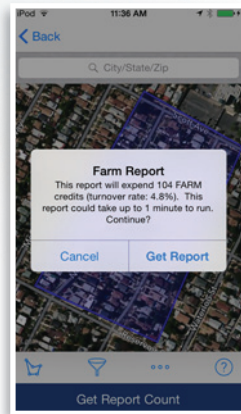

“There’s an APP for That”

CREATE A NEIGHBORHOOD FARM REPORT

with a Touch of the Screen and Automatically Know the Turnover Rate.

ALL YOU NEED IS USA’S TITLE TRACKER

We are excited to share with you the Neighborhood Farm feature. Simply create your area and then export your report spreadsheet or mailing labels.

HOW TO ACCESS THIS FEATURE

Make sure you have the most recent version of USA Title Tracker available in the App Store/Google Play

- Select the "More..." button on the home screen
- Select "Neighborhood Farm"

Sneak Peek

HOW TO ACCESS

Select the "More..." button on the home screen

EASY TO FARM

Simply tap your points and create a shape.

FILTER CRITERIA

Many options to refine your search.

TURNOVER RATE

Total number of records and turnover rate are easily available.

SAVE

Save your reports to refer back to.

REPORTS

Export reports as a spreadsheet, or print to mailing labels.